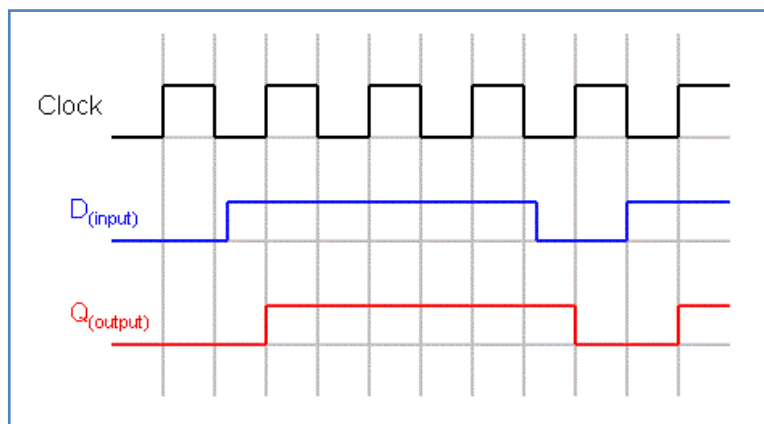

FORMULAS

The following formulas and information are meant to go with the online lesson found here:
http://www.pyroelectro.com/edu/digital/flip_flops/

JK AND D FLIP-FLOP TIMING DIAGRAMS

D FLIP-Flop Timing Diagram