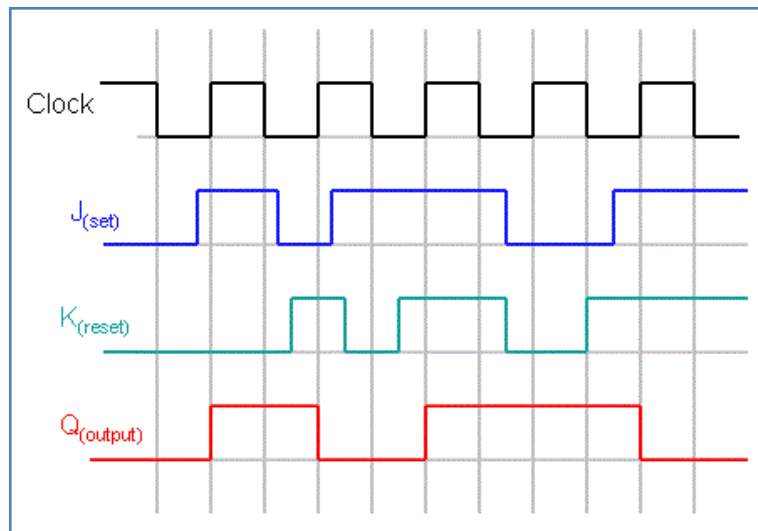

JK FLIP-Flop Timing Diagram

ADDITIONAL INFORMATION

If you have any questions about the formulas or information found in this document, please feel free to head on over to the forums and ask us some questions!

<http://www.pyroelectro.com/forums/viewforum.php?f=21>